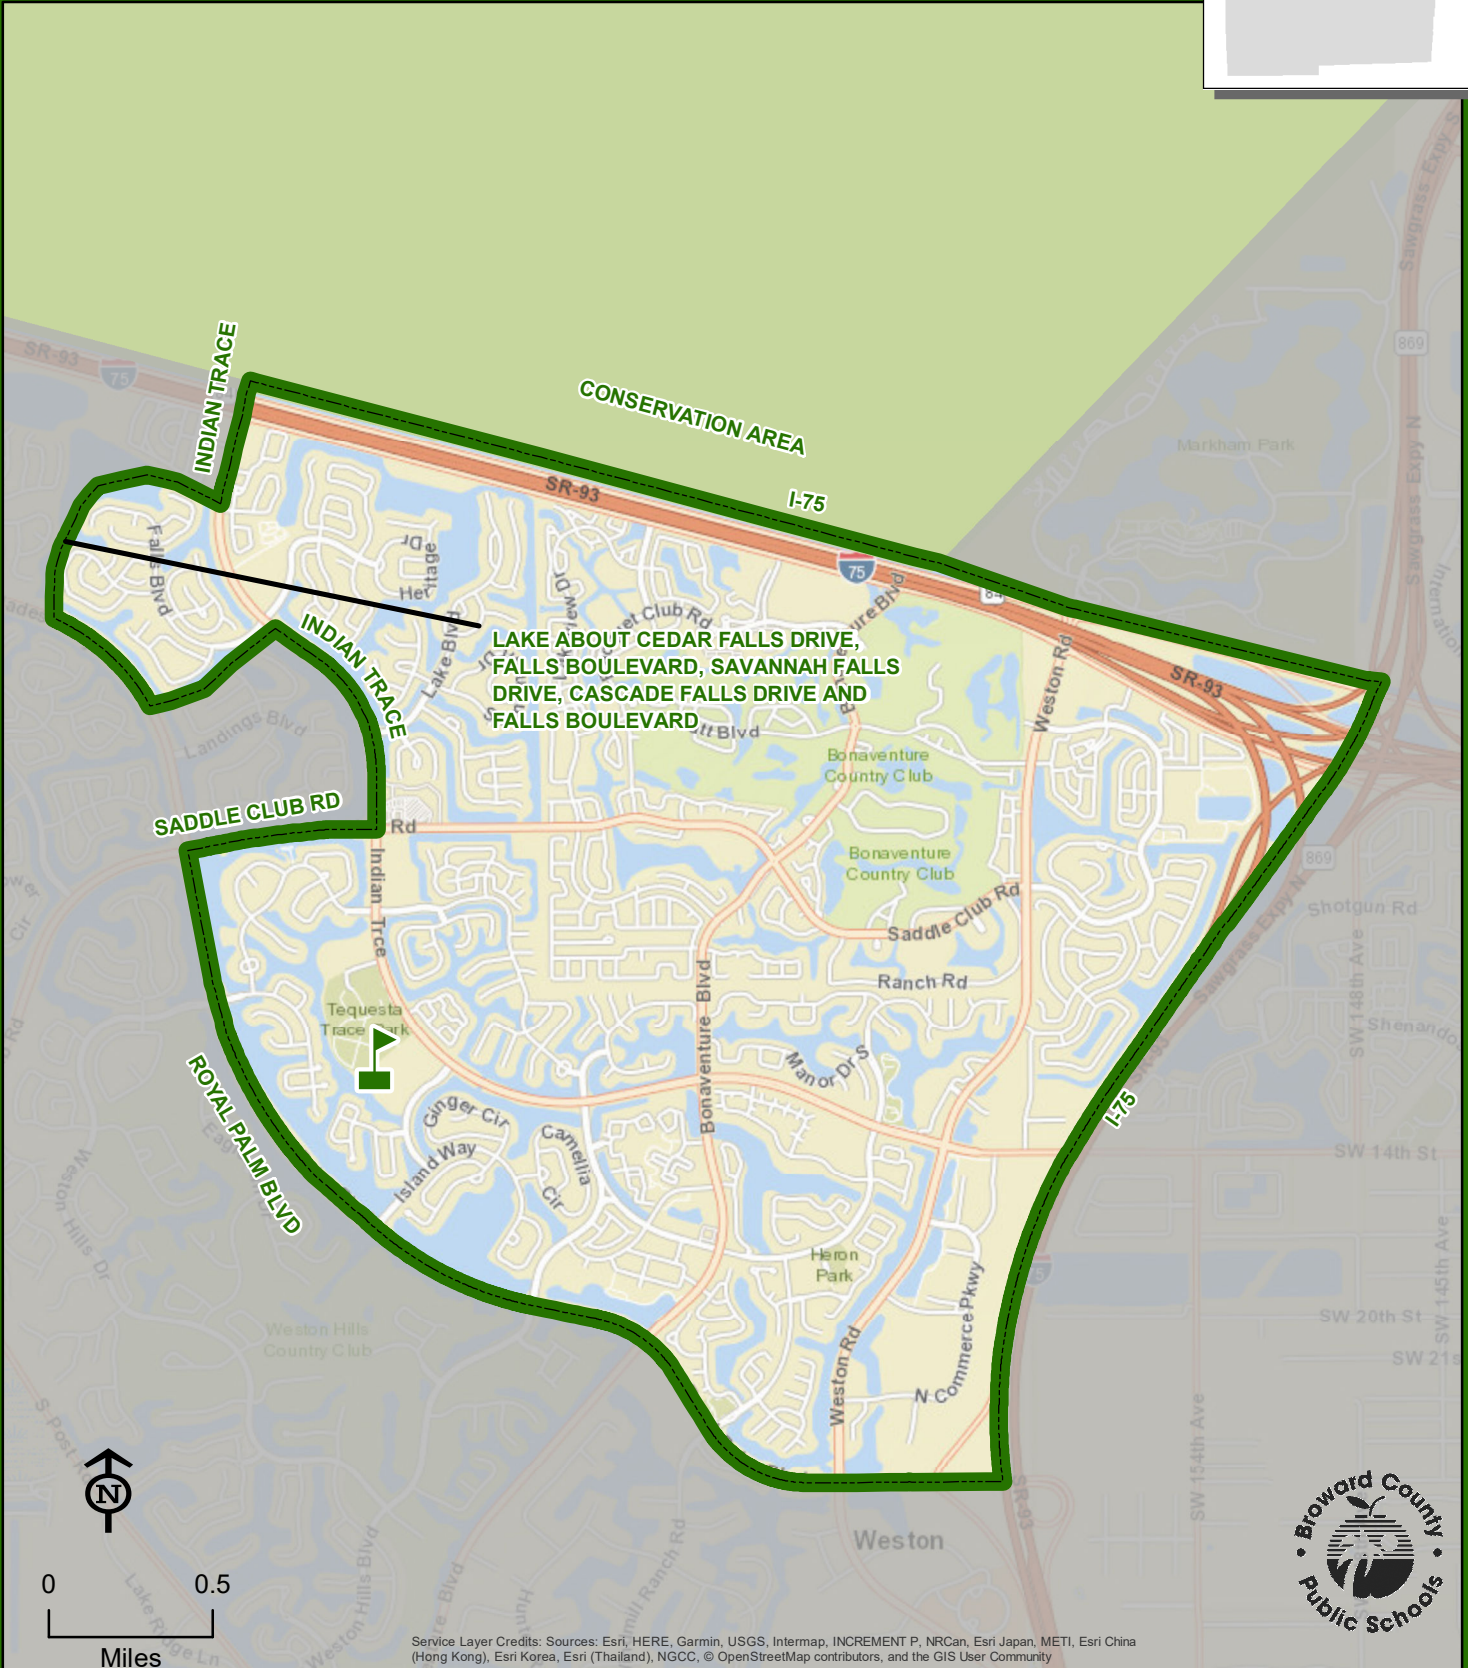

TEQUESTA TRACE MIDDLE SCHOOL

1800 INDIAN TRACE
FORT LAUDERDALE, FLORIDA 33326
754-323-4400

Innovative Program

TEQUESTA TRACE

THIS MAP IS FOR CONCEPTUAL PURPOSES ONLY AND SHOULD NOT BE USED FOR LEGAL BOUNDARY DETERMINATIONS